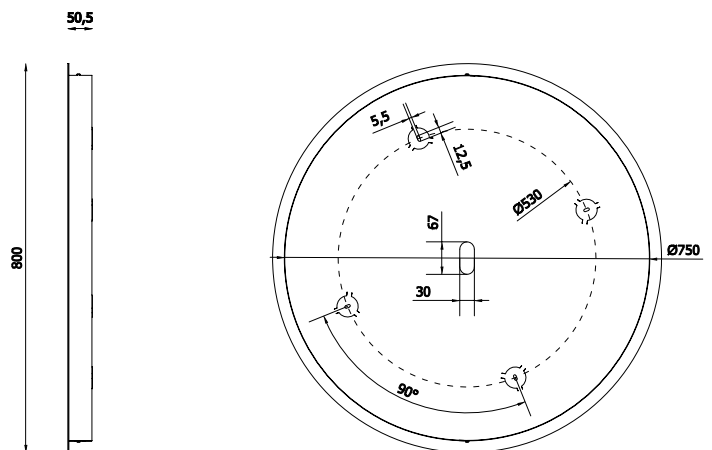

B-Piastre / Plates (Hail, Storm, Wonder)

TECHNICAL SHEET

BB01-T-80-09 WHITE

Mounting: a soffitto / ceiling

Environment: Indoor - IP20

Materials: Metallo / Metal

Information: Round plate with max 9 fittings

Lighting Control: dimmable 0-10V

BB01-T-80-09

PIASTRA ESTERNA / EXTERNAL PLATE

PIASTRA INTERNA / INTERNAL PLATE