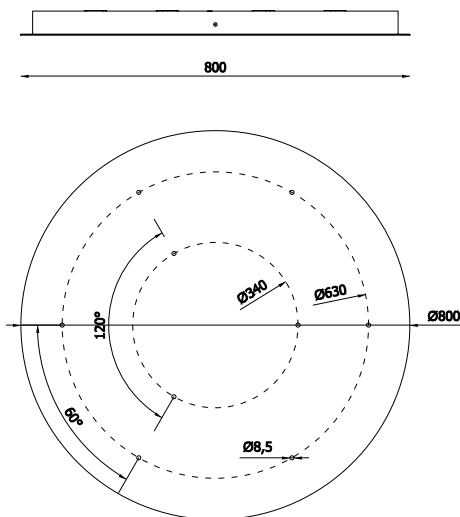

B-Piastre / Plates (Hail, Storm, Wonder)

TECHNICAL SHEET

BB01-T-80-09 WHITE

Mounting: a soffitto / ceiling

Environment: Indoor - IP20

Materials: Metallo / Metal

Information: Round plate with max 9 fittings

Lighting Control: dimmable 0-10V

BB01-T-80-09

PIASTRA ESTERNA / EXTERNAL PLATE

PIASTRA INTERNA / INTERNAL PLATE